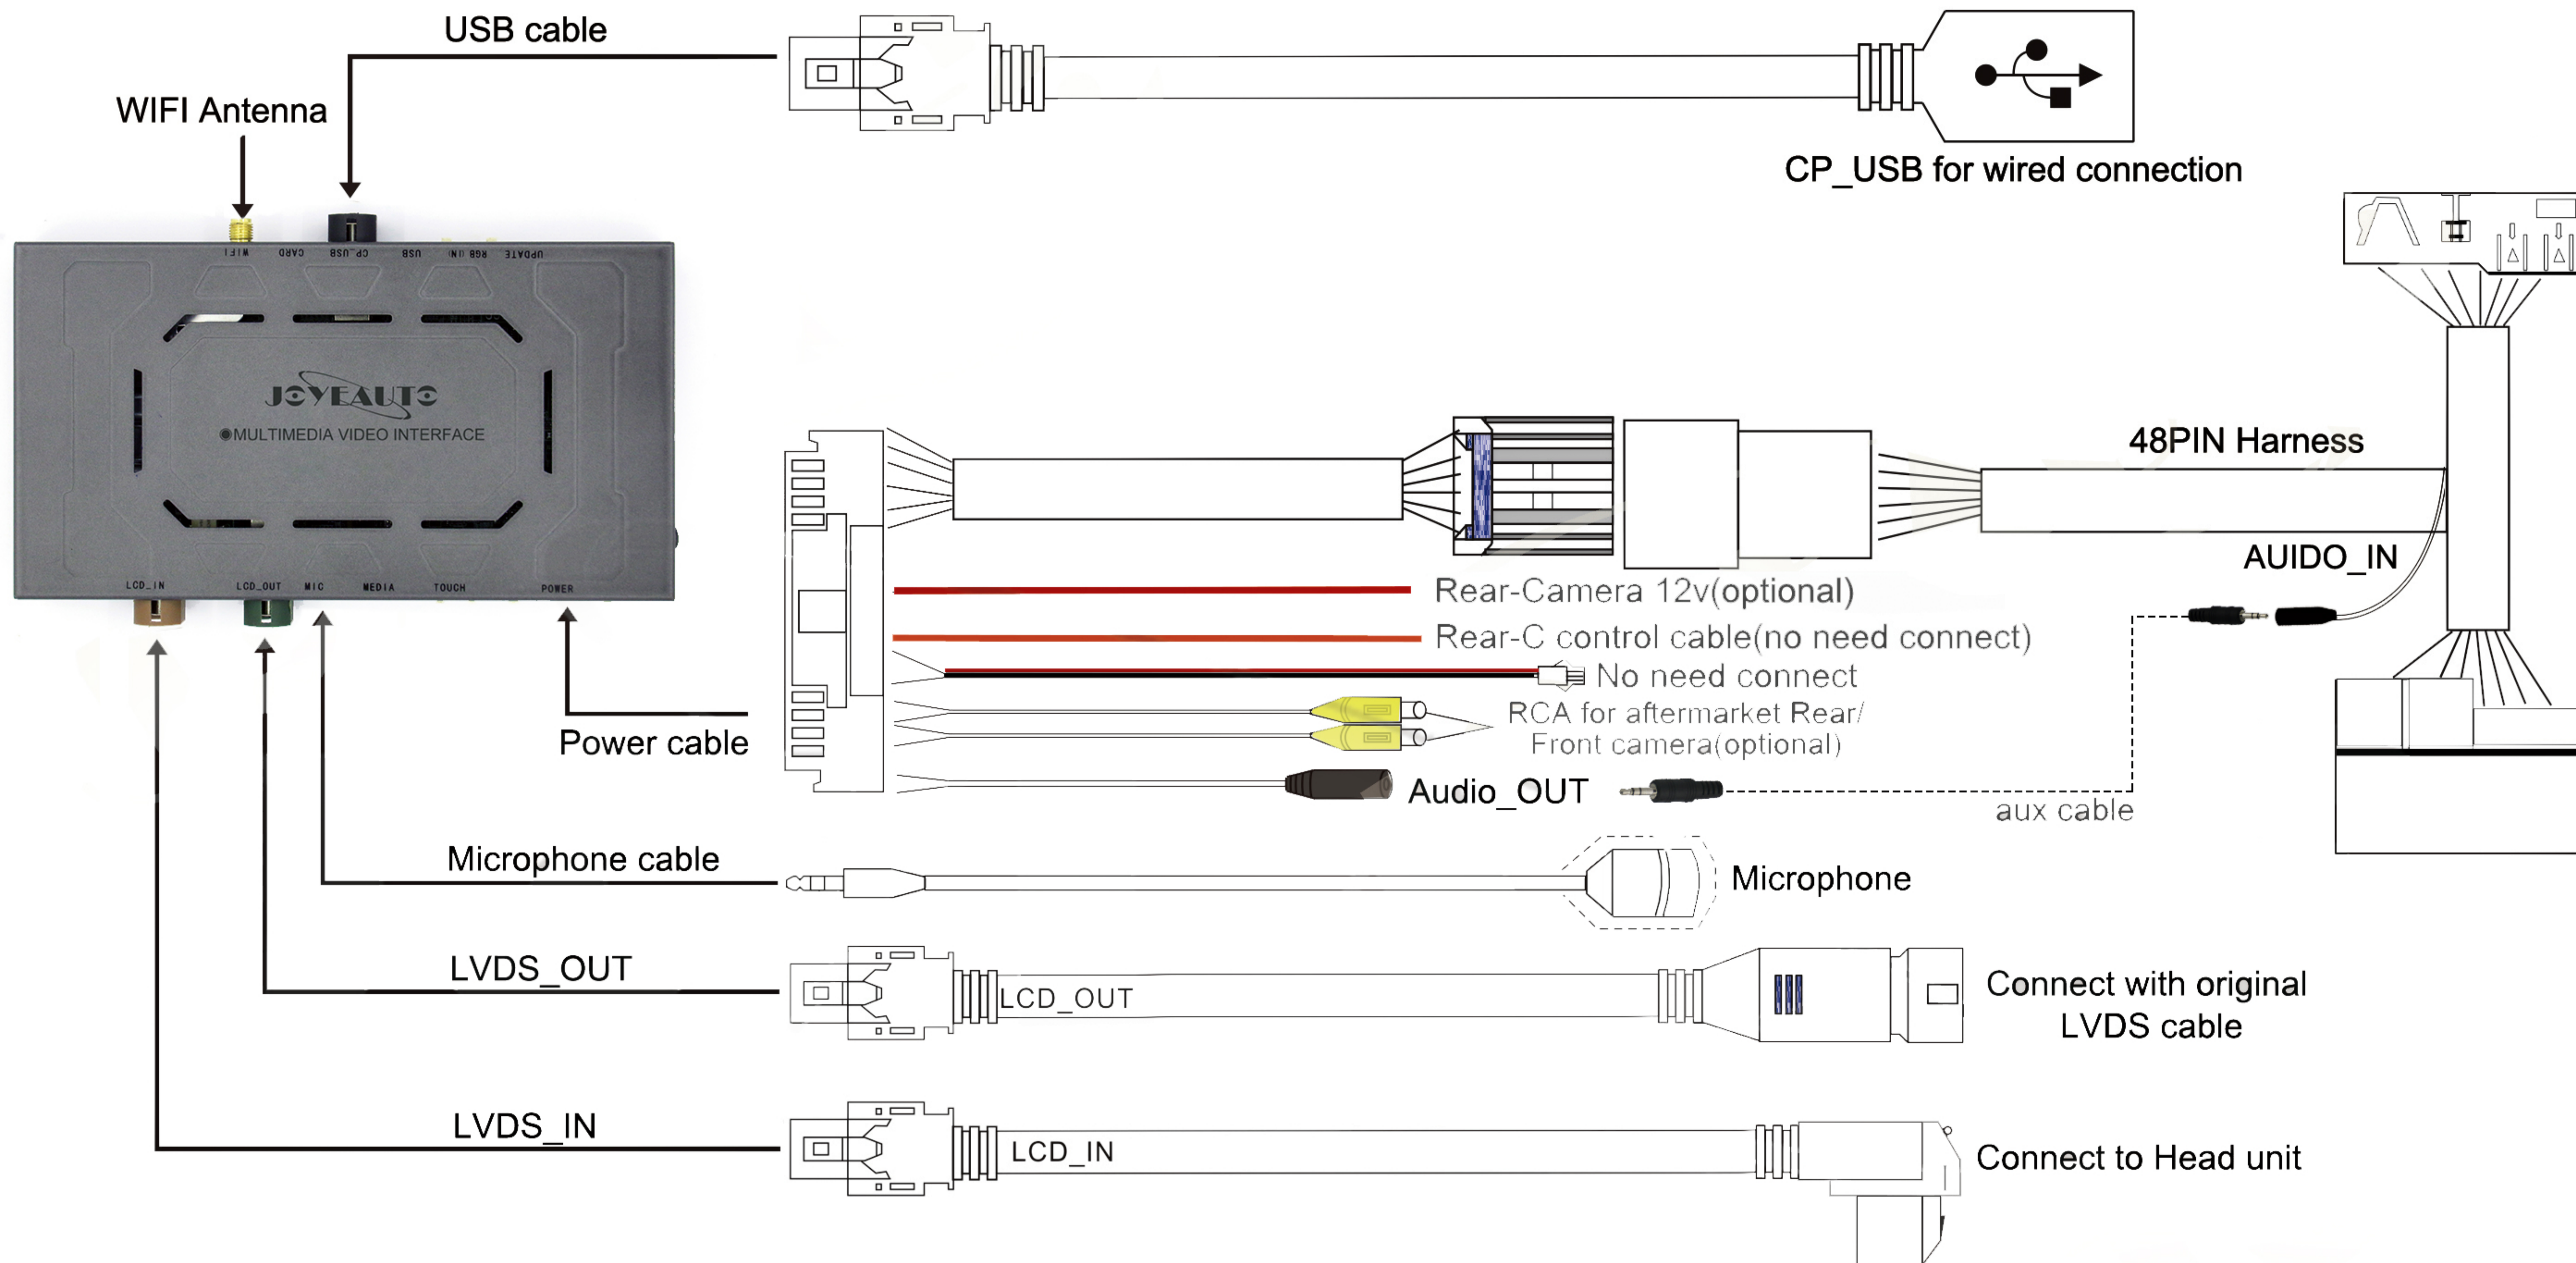

## Audi A3 / B9 Wireless CarPlay Installation Diagram

### Dip Switch

Dip switch	Status				Description
1,2,3,5	ON	OFF	OFF	ON	16-18 A4/A5/Q7 7" screen
	ON	OFF	OFF	OFF	16-18 A4/A5/Q7 8.2" screen
	OFF	OFF	ON	ON	A3 7" big screen
	OFF	ON	ON	ON	A3 5.8" small screen
4	ON				Reverse guideline OFF
	OFF				Reverse guideline ON
8	ON				Original camera
	OFF				Aftermarket camera
6,7 all set OFF					